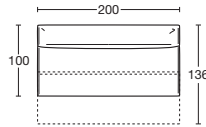

BRERA

Brera is a sofa bed that can be enriched by becoming a very large composition. Each element develops into a bed, or a large pouf, a space where you can decide how to rest, sitting or lying down as you like. A simple gesture and you're done, a pillow or plaid holder space has been created underneath.

PROF. CM. 100
DEPTH CM. 100

ELEMENTO LETTO 92
BED ELEMENT 92

ELEMENTO LETTO 200
BED ELEMENT 200

CHAISE-LONGUE
CHAISE-LONGUE

CUSCINO
CUSHION

CUSCINETTO
SMALL PILLOW

brera

ART.	BREL92	BREL200	BRCL92	BRCUS	BRCU
DESCRIZIONE DESCRIPTION	cm 92 x 100/136 H 76	cm 200 x 100/136 H 76	cm 92 x 155/193 H 76	cm 90 x 50	cm 50 x 50
TESSUTI - FABRICS	TESSUTO CLIENTE CUSTOM FABRIC				
	CAT. A				
	CAT. B				
	CAT. C				
	CAT. D				
	CAT. E				
PELLI - LEATHERS	CAT. EXTRA				
	PELLE CLIENTE LEATHER CUSTOMER				
	PELLE A LEATHER A				
PELLE B LEATHER B					
METRAGGIO TESSUTO LENGTH FABRICS					
METRAGGIO PELLE LENGTH LEATHER					