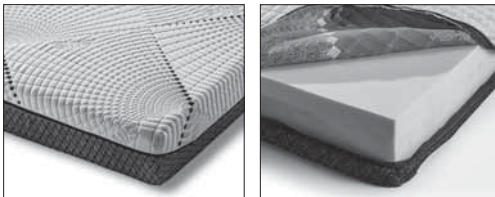

## SLEEK

Very comfortable sofa bed with rich padding, made of high density polyurethane foam and feathers. The armrests and backrest are in painted iron and covered with a completely removable lining, their thin thickness allows for a refined aesthetic and small dimensions. The bed it contains is equipped with a mattress with a memory layer for even frequent use.

## OPTIONALS:

Mattress Respira DL

	PROF. CM. 99 DEPTH CM. 99	DIVANO LETTO 155 SOFA BED 155	DIVANO LETTO 175 SOFA BED 175	DIVANO LETTO 195 SOFA BED 195	DIVANO LETTO 215 SOFA BED 215		
	<b>ART.</b>	<b>SLDL155</b>	<b>SLDL175</b>	<b>SLDL195</b>	<b>SLDL215</b>		
	<b>DESCRIZIONE</b> DESCRIPTION	cm 155 x 99/215 H 97 Materasso cm 120x200 H±14 N.1 cuscinetto incluso Mattress cm 120x200 H±14 N.1 pillow included	cm 175 x 99/215 H 97 Materasso cm 140x200 H±14 N.1 cuscinetto incluso Mattress cm 140x200 H±14 N.1 pillow included	cm 195 x 99/215 H 97 Materasso cm 160x200 H±14 N.1 cuscinetto incluso Mattress cm 160x200 H±14 N.1 pillow included	cm 215 x 99/215 H 97 Materasso cm 180x200 H±14 N. 2 cuscinetti inclusi Mattress cm 180x200 H±14 N. 2 pillows included		
<b>TESSUTI - FABRICS</b>	TESSUTO CLIENTE CUSTOM FABRIC						
	CAT. A						
	CAT. B						
	CAT. C						
	CAT. D						
	CAT. E						
<b>PELLI - LEATHERS</b>	CAT. EXTRA						
	PELLE CLIENTE LEATHER CUSTOMER						
	PELLE A LEATHER A						
PELLE B LEATHER B							
	METRAGGIO TESSUTO LENGTH FABRICS	MT. 8	MT. 9	MT. 10	MT. 11		
	METRAGGIO PELLE LENGTH LEATHER	MQ. 14	MQ. 16	MQ. 17	MQ. 19		

## optionals

### Materasso Respira DL

Mattress Respira DL

Realizzato con Biogreen 36 e Memory 50 utilizzando la massima altezza disponibile nel meccanismo, fodera con tessuto in rilievo completamente removibile.  
Made with Biogreen 36 and Memory 50 using the maximum height available in the mechanism, cover with embossed fabric, completely removable.