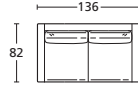

## SILVAN

Silvan chair and sofa. Steel foot high cm. 15 aluminum finish. Wooden structure and polyurethane padding, back in mixed feather. Completely removable cover.

PROF. CM. 82  
DEPTH CM. 82

POLTRONA 76  
ARMCHAIR 76

DIVANO 136  
SOFA 136

POUF 63  
POUF 63

silvan

| ART.                                | SIP76           | SID136           | SIPF63          |  |  |
|-------------------------------------|-----------------|------------------|-----------------|--|--|
| DESCRIZIONE<br>DESCRIPTION          | cm 76 x 82 H 81 | cm 136 x 82 H 81 | cm 63 x 63 H 42 |  |  |
| TESSUTI - FABRICS                   |                 |                  |                 |  |  |
|                                     |                 |                  |                 |  |  |
|                                     |                 |                  |                 |  |  |
|                                     |                 |                  |                 |  |  |
|                                     |                 |                  |                 |  |  |
| PELLI - LEATHERS                    |                 |                  |                 |  |  |
|                                     |                 |                  |                 |  |  |
|                                     |                 |                  |                 |  |  |
| METRAGGIO TESSUTO<br>LENGTH FABRICS | MT. 4           | MT. 7            | MT. 2           |  |  |
| METRAGGIO PELLE<br>LENGTH LEATHER   | MQ. 7           | MQ. 12           | MQ. 3,5         |  |  |