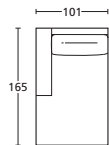

CHAISE-LONGUE SX

CHAISE-LONGUE SX

ON25CL101SX