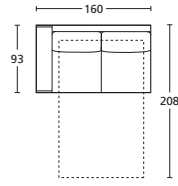

TERM. LETTO 160 SX
BED TERMINAL 160 SX

ONCLTL160SX