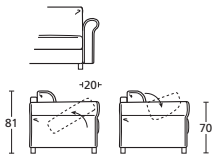

BRACCIOLO CLASSICO
ARMREST CLASSIC

ART.