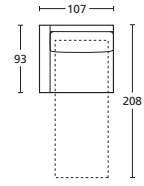

DIVANO LETTO 214
SOFA BED 214

ON17DL214

TERM. LETTO 107 SX
BED TERMINAL 107 SX

ON17TL107SX

TERM. LETTO 107 DX
BED TERMINAL 107 DX

ON17TL107DX

DESCRIZIONE DESCRIPTION	cm 124 x 93/208 H 81 Materasso cm 70x195 H±13 Incluso schienale con contenitore Mattress cm 70x195 H±13 Including back with storage	cm 174 x 93/208 H 81 Materasso cm 120x195 H±13 Incluso schienale con contenitore Mattress cm 120x195 H±13 Including back with storage	cm 194 x 93/208 H 81 Materasso cm 140x195 H±13 Incluso schienale con contenitore Mattress cm 140x195 H±13 Including back with storage	cm 214 x 93/208 H 81 Materasso cm 160x195 H±13 Incluso schienale con contenitore Mattress cm 160x195 H±13 Including back with storage	cm 107 x 93/208 H 81 Materasso cm 70x195 H±13 Incluso schienale con contenitore Mattress cm 70x195 H±13 Including back with storage	cm 107 x 93/208 H 81 Materasso cm 70x195 H±13 Incluso schienale con contenitore Mattress cm 70x195 H±13 Including back with storage
----------------------------	---	---	---	---	---	---