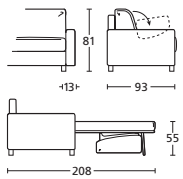

BRACCIOLO CM. 13
ARMREST CM. 13

ART.