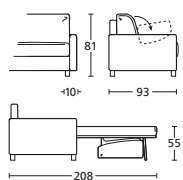

BRACCIOLO CM. 10
ARMREST CM. 10

ART.