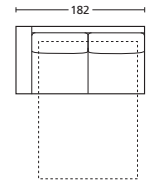

TERM. LETTO 182 SX
BED TERMINAL 182 SX

ON22TL182SX