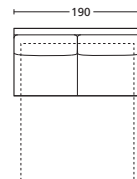

ON10TL170DX

TERM. LETTO 190 SX
BED TERMINAL 190 SX

ON10TL190SX

TERM. LETTO 190 DX
BED TERMINAL 190 DX

ON10TL190DX

DESCRIZIONE DESCRIPTION	cm 150 x 93/208 H 81 Materasso cm 120x195 H±13 Incluso schienale con contenitore Mattress cm 120x195 H±13 Including back with storage	cm 150 x 93/208 H 81 Materasso cm 120x195 H±13 Incluso schienale con contenitore Mattress cm 120x195 H±13 Including back with storage	cm 170 x 93/208 H 81 Materasso cm 140x195 H±13 Incluso schienale con contenitore Mattress cm 140x195 H±13 Including back with storage	cm 170 x 93/208 H 81 Materasso cm 140x195 H±13 Incluso schienale con contenitore Mattress cm 140x195 H±13 Including back with storage	cm 190 x 93/208 H 81 Materasso cm 160x195 H±13 Incluso schienale con contenitore Mattress cm 160x195 H±13 Including back with storage	cm 190 x 93/208 H 81 Materasso cm 160x195 H±13 Incluso schienale con contenitore Mattress cm 160x195 H±13 Including back with storage
----------------------------	---	---	---	---	---	---