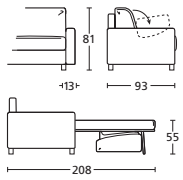

BRACCIOLO CM. 13
ARMREST CM. 13

ART.