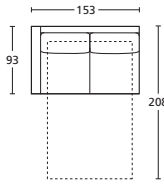

TERM. LETTO 153 SX
BED TERMINAL 153 SX

ON13TL153SX