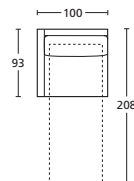

BRACCIOLO CM. 10
ARMREST CM. 10

ART.

POLTRONA LETTO 110
ARMCHAIR BED 110

ON10PL110

DIVANO LETTO 160
SOFA BED 160

ON10DL160

DIVANO LETTO 180
SOFA BED 180

ON10DL180

DIVANO LETTO 200
SOFA BED 200

ON10DL200

TERM. LETTO 100 SX
BED TERMINAL 100 SX

ON10TL100SX

TERM. LETTO 100 DX
BED TERMINAL 100 DX

ON10TL100DX

DESCRIZIONE DESCRIPTION	cm 110 x 93/208 H 81 Materasso cm 70x195 H±13 Incluso schienale con contenitore Mattress cm 70x195 H±13 Including back with storage	cm 160 x 93/208 H 81 Materasso cm 120x195 H±13 Incluso schienale con contenitore Mattress cm 120x195 H±13 Including back with storage	cm 180 x 93/208 H 81 Materasso cm 140x195 H±13 Incluso schienale con contenitore Mattress cm 140x195 H±13 Including back with storage	cm 200 x 93/208 H 81 Materasso cm 160x195 H±13 Incluso schienale con contenitore Mattress cm 160x195 H±13 Including back with storage	cm 100 x 93/208 H 81 Materasso cm 70x195 H±13 Incluso schienale con contenitore Mattress cm 70x195 H±13 Including back with storage	cm 100 x 93/208 H 81 Materasso cm 70x195 H±13 Incluso schienale con contenitore Mattress cm 70x195 H±13 Including back with storage
----------------------------	---	---	---	---	---	---