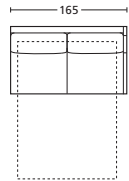

ON5TL165DX

TERM. LETTO 185 SX
BED TERMINAL 185 SX

ON5TL185SX

TERM. LETTO 185 DX
BED TERMINAL 185 DX

ON5TL185DX

DESCRIZIONE DESCRIPTION	cm 145 x 93/208 H 81 Materasso cm 120x195 H±13 Incluso schienale con contenitore Mattress cm 120x195 H±13 Including back with storage	cm 145 x 93/208 H 81 Materasso cm 120x195 H±13 Incluso schienale con contenitore Mattress cm 120x195 H±13 Including back with storage	cm 165 x 93/208 H 81 Materasso cm 140x195 H±13 Incluso schienale con contenitore Mattress cm 140x195 H±13 Including back with storage	cm 165 x 93/208 H 81 Materasso cm 140x195 H±13 Incluso schienale con contenitore Mattress cm 140x195 H±13 Including back with storage	cm 185 x 93/208 H 81 Materasso cm 160x195 H±13 Incluso schienale con contenitore Mattress cm 160x195 H±13 Including back with storage	cm 185 x 93/208 H 81 Materasso cm 160x195 H±13 Incluso schienale con contenitore Mattress cm 160x195 H±13 Including back with storage
----------------------------	---	---	---	---	---	---