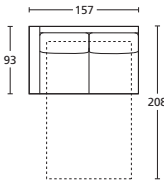

TERM. LETTO 157 SX
BED TERMINAL 157 SX

ON17TL157SX