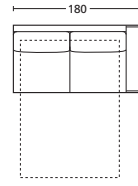

BRACCIOLO CLASSICO
ARMREST CLASSIC

ART.

TERM. LETTO 160 SX
BED TERMINAL 160 SX

ONCLTL160SX

TERM. LETTO 160 DX
BED TERMINAL 160 DX

ONCLTL160DX

TERM. LETTO 180 SX
BED TERMINAL 180 SX

ONCLTL180SX

TERM. LETTO 180 DX
BED TERMINAL 180 DX

ONCLTL180DX

TERM. LETTO 200 SX
BED TERMINAL 200 SX

ONCLTL200SX

TERM. LETTO 200 DX
BED TERMINAL 200 DX

ONCLTL200DX

DESCRIZIONE DESCRIPTION	cm 160 x 93/208 H 81 Materasso cm 120x195 H±13 Incluso schienale con contenitore Mattress cm 120x195 H±13 Including back with storage	cm 160 x 93/208 H 81 Materasso cm 120x195 H±13 Incluso schienale con contenitore Mattress cm 120x195 H±13 Including back with storage	cm 180 x 93/208 H 81 Materasso cm 140x195 H±13 Incluso schienale con contenitore Mattress cm 140x195 H±13 Including back with storage	cm 180 x 93/208 H 81 Materasso cm 140x195 H±13 Incluso schienale con contenitore Mattress cm 140x195 H±13 Including back with storage	cm 200 x 93/208 H 81 Materasso cm 160x195 H±13 Incluso schienale con contenitore Mattress cm 160x195 H±13 Including back with storage	cm 200 x 93/208 H 81 Materasso cm 160x195 H±13 Incluso schienale con contenitore Mattress cm 160x195 H±13 Including back with storage
----------------------------	---	---	---	---	---	---