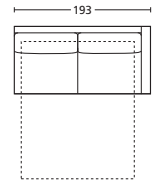

ON13TL173DX

TERM. LETTO 193 SX
BED TERMINAL 193 SX

ON13TL193SX

TERM. LETTO 193 DX
BED TERMINAL 193 DX

ON13TL193DX

DESCRIZIONE DESCRIPTION	cm 153 x 93/208 H 81 Materasso cm 120x195 H±13 Incluso schienale con contenitore Mattress cm 120x195 H±13 Including back with storage	cm 153 x 93/208 H 81 Materasso cm 120x195 H±13 Incluso schienale con contenitore Mattress cm 120x195 H±13 Including back with storage	cm 173 x 93/208 H 81 Materasso cm 140x195 H±13 Incluso schienale con contenitore Mattress cm 140x195 H±13 Including back with storage	cm 173 x 93/208 H 81 Materasso cm 140x195 H±13 Incluso schienale con contenitore Mattress cm 140x195 H±13 Including back with storage	cm 193 x 93/208 H 81 Materasso cm 160x195 H±13 Incluso schienale con contenitore Mattress cm 160x195 H±13 Including back with storage	cm 193 x 93/208 H 81 Materasso cm 160x195 H±13 Incluso schienale con contenitore Mattress cm 160x195 H±13 Including back with storage
----------------------------	---	---	---	---	---	---