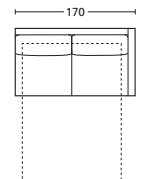

ON10TL170DX

TERM. LETTO 190 SX
BED TERMINAL 190 SX

ON10TL190SX

TERM. LETTO 190 DX
BED TERMINAL 190 DX

ON10TL190DX

DESCRIZIONE DESCRIPTION	cm 150 x 93/208 H 81 Materasso cm 120x195 H±13 Incluso schienale con contenitore Mattress cm 120x195 H±13 Including back with storage	cm 150 x 93/208 H 81 Materasso cm 120x195 H±13 Incluso schienale con contenitore Mattress cm 120x195 H±13 Including back with storage	cm 170 x 93/208 H 81 Materasso cm 140x195 H±13 Incluso schienale con contenitore Mattress cm 140x195 H±13 Including back with storage	cm 170 x 93/208 H 81 Materasso cm 140x195 H±13 Incluso schienale con contenitore Mattress cm 140x195 H±13 Including back with storage	cm 190 x 93/208 H 81 Materasso cm 160x195 H±13 Incluso schienale con contenitore Mattress cm 160x195 H±13 Including back with storage	cm 190 x 93/208 H 81 Materasso cm 160x195 H±13 Incluso schienale con contenitore Mattress cm 160x195 H±13 Including back with storage
----------------------------	---	---	---	---	---	---