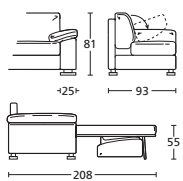

BRACCIOLO CM. 25
ARMREST CM. 25

ART.