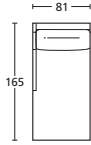

ON5TL165DX

TERM. LETTO 185 SX
BED TERMINAL 185 SX

ON5TL185SX

TERM. LETTO 185 DX
BED TERMINAL 185 DX

ON5TL185DX

DESCRIZIONE DESCRIPTION	cm 145 x 93/208 H 81 Materasso cm 120x195 H±13 Incluso schienale con contenitore Mattress cm 120x195 H±13 Including back with storage	cm 145 x 93/208 H 81 Materasso cm 120x195 H±13 Incluso schienale con contenitore Mattress cm 120x195 H±13 Including back with storage	cm 165 x 93/208 H 81 Materasso cm 140x195 H±13 Incluso schienale con contenitore Mattress cm 140x195 H±13 Including back with storage	cm 165 x 93/208 H 81 Materasso cm 140x195 H±13 Incluso schienale con contenitore Mattress cm 140x195 H±13 Including back with storage	cm 185 x 93/208 H 81 Materasso cm 160x195 H±13 Incluso schienale con contenitore Mattress cm 160x195 H±13 Including back with storage	cm 185 x 93/208 H 81 Materasso cm 160x195 H±13 Incluso schienale con contenitore Mattress cm 160x195 H±13 Including back with storage
----------------------------	---	---	---	---	---	---

TESSUTI - FABRICS

PELLI - LEATHERS

METRAGGIO TESSUTO LENGTH FABRICS	MT. 8	MT. 8	MT. 9	MT. 9	MT. 10	MT. 10
METRAGGIO PELLE LENGTH LEATHER	MQ. 13,6	MQ. 13,6	MQ. 15,5	MQ. 15,5	MQ. 17	MQ. 17

BRACCIOLO CM. 5
ARMREST CM. 5

ART.

CHAISE-LONGUE SX
CHAISE-LONGUE SX

ON5CL81SX

CHAISE-LONGUE DX
CHAISE-LONGUE DX

ON5CL81DX

DESCRIZIONE
DESCRIPTION

cm 165 x 81 H 81
Inclusi schienale e seduta
con contenitore
Including back and seat
with storage