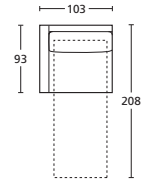

BRACCIOLO CM. 13
ARMREST CM. 13

ART.

POLTRONA LETTO 116
ARMCHAIR BED 116

ON13PL116

DIVANO LETTO 166
SOFA BED 166

ON13DL166

DIVANO LETTO 186
SOFA BED 186

ON13DL186

DIVANO LETTO 206
SOFA BED 206

ON13DL206

TERM. LETTO 103 SX
BED TERMINAL 103 SX

ON13TL103SX

TERM. LETTO 103 DX
BED TERMINAL 103 DX

ON13TL103DX

DESCRIZIONE DESCRIPTION	cm 116 x 93/208 H 81 Materasso cm 70x195 H±13 Incluso schienale con contenitore Mattress cm 70x195 H±13 Including back with storage	cm 166 x 93/208 H 81 Materasso cm 120x195 H±13 Incluso schienale con contenitore Mattress cm 120x195 H±13 Including back with storage	cm 186 x 93/208 H 81 Materasso cm 140x195 H±13 Incluso schienale con contenitore Mattress cm 140x195 H±13 Including back with storage	cm 206 x 93/208 H 81 Materasso cm 160x195 H±13 Incluso schienale con contenitore Mattress cm 160x195 H±13 Including back with storage	cm 103 x 93/208 H 81 Materasso cm 70x195 H±13 Incluso schienale con contenitore Mattress cm 70x195 H±13 Including back with storage	cm 103 x 93/208 H 81 Materasso cm 70x195 H±13 Incluso schienale con contenitore Mattress cm 70x195 H±13 Including back with storage
----------------------------	---	---	---	---	---	---