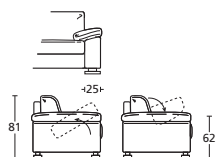

BRACCIOLLO CM. 25

ARMREST CM. 25

ART.