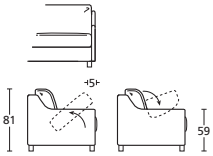

BRACCIOLO CM. 5
ARMREST CM. 5

ART.

CHAISE-LONGUE SX
CHAISE-LONGUE SX

ON5CL81SX

CHAISE-LONGUE DX
CHAISE-LONGUE DX

ON5CL81DX

DESCRIZIONE
DESCRIPTION

cm 165 x 81 H 81
Inclusi schienale e seduta
con contenitore
Including back and seat
with storage

cm 165 x 81 H 81
Inclusi schienale e seduta
con contenitore
Including back and seat
with storage

TESSUTI - FABRICS

PELLI - LEATHERS

METRAGGIO TESSUTO
LENGTH FABRICS

MT. 7

MT. 7

METRAGGIO PELLE
LENGTH LEATHER

MQ. 12

MQ. 12