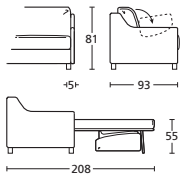

BRACCIOLO CM. 5
ARMREST CM. 5

ART.