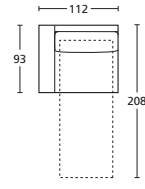

TERM. LETTO 112 SX
BED TERMINAL 112 SX

ON22TL112SX