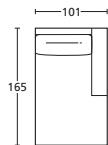

ART.

CHAISE-LONGUE SX

CHAISE-LONGUE SX

ON25CL101SX

CHAISE-LONGUE DX

CHAISE-LONGUE DX

ON25CL101DX

	cm 165 x 101 H 81 Inclusi schienale e seduta con contenitore Including back and seat with storage	cm 165 x 101 H 81 Inclusi schienale e seduta con contenitore Including back and seat with storage
TESSUTI - FABRICS		
PELLI - LEATHERS		
METRAGGIO TESSUTO LENGTH FABRICS	MT. 8	MT. 8
METRAGGIO PELLE LENGTH LEATHER	MQ. 13,6	MQ. 13,6