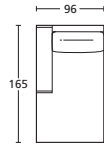

TERM. LETTO 180 DX
BED TERMINAL 180 DX

ONCLTL180DX

TERM. LETTO 200 SX
BED TERMINAL 200 SX

ONCLTL200SX

TERM. LETTO 200 DX
BED TERMINAL 200 DX

ONCLTL200DX

DESCRIZIONE DESCRIPTION	cm 160 x 93/208 H 81 Materasso cm 120x195 H±13 Incluso schienale con contenitore Mattress cm 120x195 H±13 Including back with storage	cm 160 x 93/208 H 81 Materasso cm 120x195 H±13 Incluso schienale con contenitore Mattress cm 120x195 H±13 Including back with storage	cm 180 x 93/208 H 81 Materasso cm 140x195 H±13 Incluso schienale con contenitore Mattress cm 140x195 H±13 Including back with storage	cm 180 x 93/208 H 81 Materasso cm 140x195 H±13 Incluso schienale con contenitore Mattress cm 140x195 H±13 Including back with storage	cm 200 x 93/208 H 81 Materasso cm 160x195 H±13 Incluso schienale con contenitore Mattress cm 160x195 H±13 Including back with storage	cm 200 x 93/208 H 81 Materasso cm 160x195 H±13 Incluso schienale con contenitore Mattress cm 160x195 H±13 Including back with storage
----------------------------	---	---	---	---	---	---

TESSUTI - FABRICS

PELLI - LEATHERS

METRAGGIO TESSUTO LENGTH FABRICS	MT. 8	MT. 8	MT. 9	MT. 9	MT. 10	MT. 10
METRAGGIO PELLE LENGTH LEATHER	MQ. 13,6	MQ. 13,6	MQ. 15,5	MQ. 15,5	MQ. 17	MQ. 17

BRACCIOLO CLASSICO
ARMREST CLASSIC

ART.

CHAISE-LONGUE SX
CHAISE-LONGUE SX

ONCLCL96SX

CHAISE-LONGUE DX
CHAISE-LONGUE DX

ONCLCL96DX

DESCRIZIONE DESCRIPTION	cm 165 x 96 H 81 Inclusi schienale e seduta con contenitore Including back and seat with storage	cm 165 x 96 H 81 Inclusi schienale e seduta con contenitore Including back and seat with storage				
----------------------------	--	--	--	--	--	--