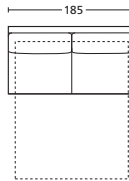

ART.

TERM. LETTO 145 SX
BED TERMINAL 145 SX

ON5TL145SX

TERM. LETTO 145 DX
BED TERMINAL 145 DX

ON5TL145DX

TERM. LETTO 165 SX
BED TERMINAL 165 SX

ON5TL165SX

TERM. LETTO 165 DX
BED TERMINAL 165 DX

ON5TL165DX

TERM. LETTO 185 SX
BED TERMINAL 185 SX

ON5TL185SX

TERM. LETTO 185 DX
BED TERMINAL 185 DX

ON5TL185DX

DESCRIZIONE DESCRIPTION	cm 145 x 93/208 H 81 Materasso cm 120x195 H±13 Incluso schienale con contenitore Mattress cm 120x195 H±13 Including back with storage	cm 145 x 93/208 H 81 Materasso cm 120x195 H±13 Incluso schienale con contenitore Mattress cm 120x195 H±13 Including back with storage	cm 165 x 93/208 H 81 Materasso cm 140x195 H±13 Incluso schienale con contenitore Mattress cm 140x195 H±13 Including back with storage	cm 165 x 93/208 H 81 Materasso cm 140x195 H±13 Incluso schienale con contenitore Mattress cm 140x195 H±13 Including back with storage	cm 185 x 93/208 H 81 Materasso cm 160x195 H±13 Incluso schienale con contenitore Mattress cm 160x195 H±13 Including back with storage	cm 185 x 93/208 H 81 Materasso cm 160x195 H±13 Incluso schienale con contenitore Mattress cm 160x195 H±13 Including back with storage
----------------------------	---	---	---	---	---	---