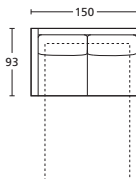

TERM. LETTO 150 SX
BED TERMINAL 150 SX

ON10TL150SX