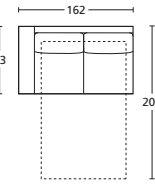

TERM. LETTO 162 SX
BED TERMINAL 162 SX

ON22TL162SX