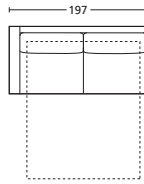

ART.

TERM. LETTO 157 SX
BED TERMINAL 157 SX

ON17TL157SX

TERM. LETTO 157 DX
BED TERMINAL 157 DX

ON17TL157DX

TERM. LETTO 177 SX
BED TERMINAL 177 SX

ON17TL177SX

TERM. LETTO 177 DX
BED TERMINAL 177 DX

ON17TL177DX

TERM. LETTO 197 SX
BED TERMINAL 197 SX

ON17TL197SX

TERM. LETTO 197 DX
BED TERMINAL 197 DX

ON17TL197DX

DESCRIZIONE DESCRIPTION	cm 157 x 93/208 H 81 Materasso cm 120x195 H±13 Incluso schienale con contenitore Mattress cm 120x195 H±13 Including back with storage	cm 157 x 93/208 H 81 Materasso cm 120x195 H±13 Incluso schienale con contenitore Mattress cm 120x195 H±13 Including back with storage	cm 177 x 93/208 H 81 Materasso cm 140x195 H±13 Incluso schienale con contenitore Mattress cm 140x195 H±13 Including back with storage	cm 177 x 93/208 H 81 Materasso cm 140x195 H±13 Incluso schienale con contenitore Mattress cm 140x195 H±13 Including back with storage	cm 197 x 93/208 H 81 Materasso cm 160x195 H±13 Incluso schienale con contenitore Mattress cm 160x195 H±13 Including back with storage	cm 197 x 93/208 H 81 Materasso cm 160x195 H±13 Incluso schienale con contenitore Mattress cm 160x195 H±13 Including back with storage
----------------------------	---	---	---	---	---	---