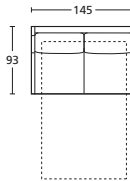

TERM. LETTO 145 SX
BED TERMINAL 145 SX

ON5TL145SX