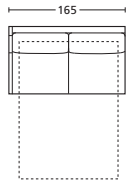

ART.

TERM. LETTO 145 SX
BED TERMINAL 145 SX

ON5TL145SX

TERM. LETTO 145 DX
BED TERMINAL 145 DX

ON5TL145DX

TERM. LETTO 165 SX
BED TERMINAL 165 SX

ON5TL165SX

TERM. LETTO 165 DX
BED TERMINAL 165 DX

ON5TL165DX

TERM. LETTO 185 SX
BED TERMINAL 185 SX

ON5TL185SX

TERM. LETTO 185 DX
BED TERMINAL 185 DX

ON5TL185DX

DESCRIZIONE DESCRIPTION	cm 145 x 93/208 H 81 Materasso cm 120x195 H±13 Incluso schienale con contenitore Mattress cm 120x195 H±13 Including back with storage	cm 145 x 93/208 H 81 Materasso cm 120x195 H±13 Incluso schienale con contenitore Mattress cm 120x195 H±13 Including back with storage	cm 165 x 93/208 H 81 Materasso cm 140x195 H±13 Incluso schienale con contenitore Mattress cm 140x195 H±13 Including back with storage	cm 165 x 93/208 H 81 Materasso cm 140x195 H±13 Incluso schienale con contenitore Mattress cm 140x195 H±13 Including back with storage	cm 185 x 93/208 H 81 Materasso cm 160x195 H±13 Incluso schienale con contenitore Mattress cm 160x195 H±13 Including back with storage	cm 185 x 93/208 H 81 Materasso cm 160x195 H±13 Incluso schienale con contenitore Mattress cm 160x195 H±13 Including back with storage
----------------------------	---	---	---	---	---	---