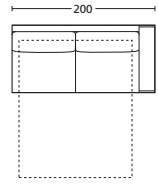

TERM. LETTO 180 DX
BED TERMINAL 180 DX

ONCLTL180DX

TERM. LETTO 200 SX
BED TERMINAL 200 SX

ONCLTL200SX

TERM. LETTO 200 DX
BED TERMINAL 200 DX

ONCLTL200DX

DESCRIZIONE DESCRIPTION	cm 160 x 93/208 H 81 Materasso cm 120x195 H±13 Incluso schienale con contenitore Mattress cm 120x195 H±13 Including back with storage	cm 160 x 93/208 H 81 Materasso cm 120x195 H±13 Incluso schienale con contenitore Mattress cm 120x195 H±13 Including back with storage	cm 180 x 93/208 H 81 Materasso cm 140x195 H±13 Incluso schienale con contenitore Mattress cm 140x195 H±13 Including back with storage	cm 180 x 93/208 H 81 Materasso cm 140x195 H±13 Incluso schienale con contenitore Mattress cm 140x195 H±13 Including back with storage	cm 200 x 93/208 H 81 Materasso cm 160x195 H±13 Incluso schienale con contenitore Mattress cm 160x195 H±13 Including back with storage	cm 200 x 93/208 H 81 Materasso cm 160x195 H±13 Incluso schienale con contenitore Mattress cm 160x195 H±13 Including back with storage
----------------------------	---	---	---	---	---	---