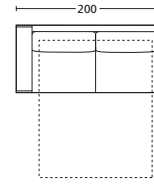

TERM. LETTO 200 SX
BED TERMINAL 200 SX

ONCLTL200SX