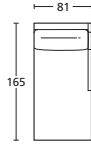

ON5TL165DX

TERM. LETTO 185 SX
BED TERMINAL 185 SX

ON5TL185SX

TERM. LETTO 185 DX
BED TERMINAL 185 DX

ON5TL185DX

DESCRIZIONE DESCRIPTION	cm 145 x 93/208 H 81 Materasso cm 120x195 H±13 Incluso schienale con contenitore Mattress cm 120x195 H±13 Including back with storage	cm 145 x 93/208 H 81 Materasso cm 120x195 H±13 Incluso schienale con contenitore Mattress cm 120x195 H±13 Including back with storage	cm 165 x 93/208 H 81 Materasso cm 140x195 H±13 Incluso schienale con contenitore Mattress cm 140x195 H±13 Including back with storage	cm 165 x 93/208 H 81 Materasso cm 140x195 H±13 Incluso schienale con contenitore Mattress cm 140x195 H±13 Including back with storage	cm 185 x 93/208 H 81 Materasso cm 160x195 H±13 Incluso schienale con contenitore Mattress cm 160x195 H±13 Including back with storage	cm 185 x 93/208 H 81 Materasso cm 160x195 H±13 Incluso schienale con contenitore Mattress cm 160x195 H±13 Including back with storage
----------------------------	---	---	---	---	---	---

TESSUTI - FABRICS

PELLI - LEATHERS

METRAGGIO TESSUTO LENGTH FABRICS	MT. 8	MT. 8	MT. 9	MT. 9	MT. 10	MT. 10
METRAGGIO PELLE LENGTH LEATHER	MQ. 13,6	MQ. 13,6	MQ. 15,5	MQ. 15,5	MQ. 17	MQ. 17

BRACCIOLO CM. 5
ARMREST CM. 5

ART.

CHAISE-LONGUE SX
CHAISE-LONGUE SX

ON5CL81SX

CHAISE-LONGUE DX
CHAISE-LONGUE DX

ON5CL81DX

DESCRIZIONE
DESCRIPTION

cm 165 x 81 H 81
Inclusi schienale e seduta
con contenitore
Including back and seat
with storage