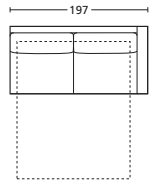

ON17TL177DX

TERM. LETTO 197 SX
BED TERMINAL 197 SX

ON17TL197SX

TERM. LETTO 197 DX
BED TERMINAL 197 DX

ON17TL197DX

DESCRIZIONE DESCRIPTION	cm 157 x 93/208 H 81 Materasso cm 120x195 H±13 Incluso schienale con contenitore Mattress cm 120x195 H±13 Including back with storage	cm 157 x 93/208 H 81 Materasso cm 120x195 H±13 Incluso schienale con contenitore Mattress cm 120x195 H±13 Including back with storage	cm 177 x 93/208 H 81 Materasso cm 140x195 H±13 Incluso schienale con contenitore Mattress cm 140x195 H±13 Including back with storage	cm 177 x 93/208 H 81 Materasso cm 140x195 H±13 Incluso schienale con contenitore Mattress cm 140x195 H±13 Including back with storage	cm 197 x 93/208 H 81 Materasso cm 160x195 H±13 Incluso schienale con contenitore Mattress cm 160x195 H±13 Including back with storage	cm 197 x 93/208 H 81 Materasso cm 160x195 H±13 Incluso schienale con contenitore Mattress cm 160x195 H±13 Including back with storage
----------------------------	---	---	---	---	---	---