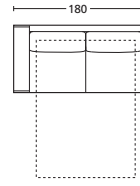

BRACCIOLO CLASSICO
ARMREST CLASSIC

ART.

TERM. LETTO 160 SX
BED TERMINAL 160 SX

ONCLTL160SX

TERM. LETTO 160 DX
BED TERMINAL 160 DX

ONCLTL160DX

TERM. LETTO 180 SX
BED TERMINAL 180 SX

ONCLTL180SX

TERM. LETTO 180 DX
BED TERMINAL 180 DX

ONCLTL180DX

TERM. LETTO 200 SX
BED TERMINAL 200 SX

ONCLTL200SX

TERM. LETTO 200 DX
BED TERMINAL 200 DX

ONCLTL200DX

DESCRIZIONE DESCRIPTION	cm 160 x 93/208 H 81 Materasso cm 120x195 H±13 Incluso schienale con contenitore Mattress cm 120x195 H±13 Including back with storage	cm 160 x 93/208 H 81 Materasso cm 120x195 H±13 Incluso schienale con contenitore Mattress cm 120x195 H±13 Including back with storage	cm 180 x 93/208 H 81 Materasso cm 140x195 H±13 Incluso schienale con contenitore Mattress cm 140x195 H±13 Including back with storage	cm 180 x 93/208 H 81 Materasso cm 140x195 H±13 Incluso schienale con contenitore Mattress cm 140x195 H±13 Including back with storage	cm 200 x 93/208 H 81 Materasso cm 160x195 H±13 Incluso schienale con contenitore Mattress cm 160x195 H±13 Including back with storage	cm 200 x 93/208 H 81 Materasso cm 160x195 H±13 Incluso schienale con contenitore Mattress cm 160x195 H±13 Including back with storage
----------------------------	---	---	---	---	---	---