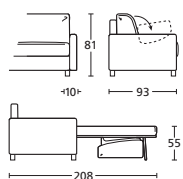

BRACCIOLO CM. 10
ARMREST CM. 10

ART.