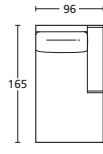

TERM. LETTO 180 DX
BED TERMINAL 180 DX

ONCLTL180DX

TERM. LETTO 200 SX
BED TERMINAL 200 SX

ONCLTL200SX

TERM. LETTO 200 DX
BED TERMINAL 200 DX

ONCLTL200DX

DESCRIZIONE DESCRIPTION	cm 160 x 93/208 H 81 Materasso cm 120x195 H±13 Incluso schienale con contenitore Mattress cm 120x195 H±13 Including back with storage	cm 160 x 93/208 H 81 Materasso cm 120x195 H±13 Incluso schienale con contenitore Mattress cm 120x195 H±13 Including back with storage	cm 180 x 93/208 H 81 Materasso cm 140x195 H±13 Incluso schienale con contenitore Mattress cm 140x195 H±13 Including back with storage	cm 180 x 93/208 H 81 Materasso cm 140x195 H±13 Incluso schienale con contenitore Mattress cm 140x195 H±13 Including back with storage	cm 200 x 93/208 H 81 Materasso cm 160x195 H±13 Incluso schienale con contenitore Mattress cm 160x195 H±13 Including back with storage	cm 200 x 93/208 H 81 Materasso cm 160x195 H±13 Incluso schienale con contenitore Mattress cm 160x195 H±13 Including back with storage
----------------------------	---	---	---	---	---	---

TESSUTI - FABRICS

PELLI - LEATHERS

METRAGGIO TESSUTO LENGTH FABRICS	MT. 8	MT. 8	MT. 9	MT. 9	MT. 10	MT. 10
METRAGGIO PELLE LENGTH LEATHER	MQ. 13,6	MQ. 13,6	MQ. 15,5	MQ. 15,5	MQ. 17	MQ. 17

BRACCIOLO CLASSICO
ARMREST CLASSIC

ART.

CHAISE-LONGUE SX
CHAISE-LONGUE SX

ONCLCL96SX

CHAISE-LONGUE DX
CHAISE-LONGUE DX

ONCLCL96DX

DESCRIZIONE DESCRIPTION	cm 165 x 96 H 81 Inclusi schienale e seduta con contenitore Including back and seat with storage	cm 165 x 96 H 81 Inclusi schienale e seduta con contenitore Including back and seat with storage				
----------------------------	--	--	--	--	--	--