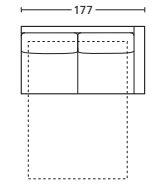

ON17TL177DX

TERM. LETTO 197 SX
BED TERMINAL 197 SX

ON17TL197SX

TERM. LETTO 197 DX
BED TERMINAL 197 DX

ON17TL197DX

DESCRIZIONE DESCRIPTION	cm 157 x 93/208 H 81 Materasso cm 120x195 H±13 Incluso schienale con contenitore Mattress cm 120x195 H±13 Including back with storage	cm 157 x 93/208 H 81 Materasso cm 120x195 H±13 Incluso schienale con contenitore Mattress cm 120x195 H±13 Including back with storage	cm 177 x 93/208 H 81 Materasso cm 140x195 H±13 Incluso schienale con contenitore Mattress cm 140x195 H±13 Including back with storage	cm 177 x 93/208 H 81 Materasso cm 140x195 H±13 Incluso schienale con contenitore Mattress cm 140x195 H±13 Including back with storage	cm 197 x 93/208 H 81 Materasso cm 160x195 H±13 Incluso schienale con contenitore Mattress cm 160x195 H±13 Including back with storage	cm 197 x 93/208 H 81 Materasso cm 160x195 H±13 Incluso schienale con contenitore Mattress cm 160x195 H±13 Including back with storage
----------------------------	---	---	---	---	---	---