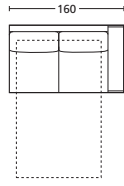

BRACCIOLO CLASSICO
ARMREST CLASSIC

ART.

TERM. LETTO 160 SX
BED TERMINAL 160 SX

ONCLTL160SX

TERM. LETTO 160 DX
BED TERMINAL 160 DX

ONCLTL160DX

TERM. LETTO 180 SX
BED TERMINAL 180 SX

ONCLTL180SX

TERM. LETTO 180 DX
BED TERMINAL 180 DX

ONCLTL180DX

TERM. LETTO 200 SX
BED TERMINAL 200 SX

ONCLTL200SX

TERM. LETTO 200 DX
BED TERMINAL 200 DX

ONCLTL200DX

DESCRIZIONE DESCRIPTION	cm 160 x 93/208 H 81 Materasso cm 120x195 H±13 Incluso schienale con contenitore Mattress cm 120x195 H±13 Including back with storage	cm 160 x 93/208 H 81 Materasso cm 120x195 H±13 Incluso schienale con contenitore Mattress cm 120x195 H±13 Including back with storage	cm 180 x 93/208 H 81 Materasso cm 140x195 H±13 Incluso schienale con contenitore Mattress cm 140x195 H±13 Including back with storage	cm 180 x 93/208 H 81 Materasso cm 140x195 H±13 Incluso schienale con contenitore Mattress cm 140x195 H±13 Including back with storage	cm 200 x 93/208 H 81 Materasso cm 160x195 H±13 Incluso schienale con contenitore Mattress cm 160x195 H±13 Including back with storage	cm 200 x 93/208 H 81 Materasso cm 160x195 H±13 Incluso schienale con contenitore Mattress cm 160x195 H±13 Including back with storage
----------------------------	---	---	---	---	---	---