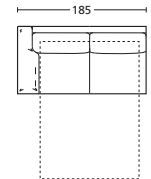

TERM. LETTO 185 SX
BED TERMINAL 185 SX

ON25TL185SX