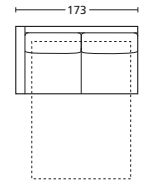

TERM. LETTO 173 SX
BED TERMINAL 173 SX

ON13TL173SX