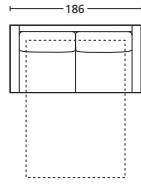

BRACCIOLO CM. 13
ARMREST CM. 13

ART.

POLTRONA LETTO 116
ARMCHAIR BED 116

ON13PL116

DIVANO LETTO 166
SOFA BED 166

ON13DL166

DIVANO LETTO 186
SOFA BED 186

ON13DL186

DIVANO LETTO 206
SOFA BED 206

ON13DL206

TERM. LETTO 103 SX
BED TERMINAL 103 SX

ON13TL103SX

TERM. LETTO 103 DX
BED TERMINAL 103 DX

ON13TL103DX

DESCRIZIONE DESCRIPTION	cm 116 x 93/208 H 81 Materasso cm 70x195 H±13 Incluso schienale con contenitore Mattress cm 70x195 H±13 Including back with storage	cm 166 x 93/208 H 81 Materasso cm 120x195 H±13 Incluso schienale con contenitore Mattress cm 120x195 H±13 Including back with storage	cm 186 x 93/208 H 81 Materasso cm 140x195 H±13 Incluso schienale con contenitore Mattress cm 140x195 H±13 Including back with storage	cm 206 x 93/208 H 81 Materasso cm 160x195 H±13 Incluso schienale con contenitore Mattress cm 160x195 H±13 Including back with storage	cm 103 x 93/208 H 81 Materasso cm 70x195 H±13 Incluso schienale con contenitore Mattress cm 70x195 H±13 Including back with storage	cm 103 x 93/208 H 81 Materasso cm 70x195 H±13 Incluso schienale con contenitore Mattress cm 70x195 H±13 Including back with storage
----------------------------	---	---	---	---	---	---