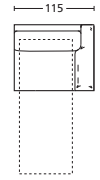

DIVANO LETTO 230
SOFA BED 230

ON25DL230

TERM. LETTO 115 SX
BED TERMINAL 115 SX

ON25TL115SX

TERM. LETTO 115 DX
BED TERMINAL 115 DX

ON25TL115DX

DESCRIZIONE DESCRIPTION	cm 140 x 93/208 H 81 Materasso cm 70x195 H±13 Incluso schienale con contenitore Mattress cm 70x195 H±13 Including back with storage	cm 190 x 93/208 H 81 Materasso cm 120x195 H±13 Incluso schienale con contenitore Mattress cm 120x195 H±13 Including back with storage	cm 210 x 93/208 H 81 Materasso cm 140x195 H±13 Incluso schienale con contenitore Mattress cm 140x195 H±13 Including back with storage	cm 230 x 93/208 H 81 Materasso cm 160x195 H±13 Incluso schienale con contenitore Mattress cm 160x195 H±13 Including back with storage	cm 115 x 93/208 H 81 Materasso cm 70x195 H±13 Incluso schienale con contenitore Mattress cm 70x195 H±13 Including back with storage	cm 115 x 93/208 H 81 Materasso cm 70x195 H±13 Incluso schienale con contenitore Mattress cm 70x195 H±13 Including back with storage
----------------------------	---	---	---	---	---	---