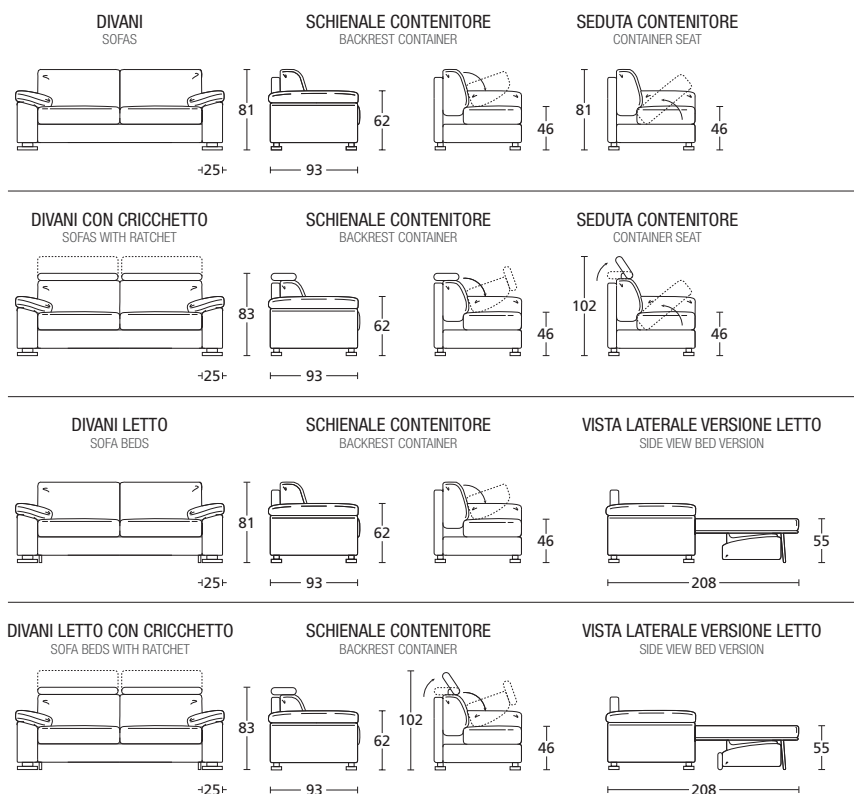

### Also available with ratchet on the back.

All bed versions are made with storage compartment in the backrest, the fixed versions have the storage compartment both in the seat and in the backrest. The electrically welded bed base has with seat strap for better comfort, insertion mechanism with synchronized opening through backrest tipping. High mattress in polyurethane foam H.±13 cm.

## one bracciolo 22

armrest 22

**one bracciolo 17**  
armrest 17

**one bracciolo 13**  
armrest 13

**one bracciolo 10**  
armrest 10

**one bracciolo 5**  
armrest 5

## one bracciolo classico

armrest classic

## one bracciolo 25

armrest 25

	BRACCIOLO CM. 22 ARMREST CM. 22	POLTRONA 120 ARMCHAIR 120	DIVANO 184 SOFA 184	DIVANO 204 SOFA 204	DIVANO 224 SOFA 224	TERMINALE 98 SX TERMINAL ELEMENT 98 SX	TERMINALE 98 DX TERMINAL ELEMENT 98 DX
	<b>ART.</b>	<b>ON22P120</b>	<b>ON22D184</b>	<b>ON22D204</b>	<b>ON22D224</b>	<b>ON22T98SX</b>	<b>ON22T98DX</b>
	<b>DESCRIZIONE</b> DESCRIPTION	cm 120 x 93 H 81 Inclusi schienale e seduta con contenitore Including back and seat with storage	cm 184 x 93 H 81 Inclusi schienale e seduta con contenitore Including back and seat with storage	cm 204 x 93 H 81 Inclusi schienale e seduta con contenitore Including back and seat with storage	cm 224 x 93 H 81 Inclusi schienale e seduta con contenitore Including back and seat with storage	cm 98 x 93 H 81 Inclusi schienale e seduta con contenitore Including back and seat with storage	cm 98 x 93 H 81 Inclusi schienale e seduta con contenitore Including back and seat with storage
TESSUTI - FABRICS							
PELLI - LEATHERS							
	METRAGGIO TESSUTO LENGTH FABRICS	MT. 6	MT. 9	MT. 9,5	MT. 10,5	MT. 5	MT. 5
	METRAGGIO PELLE LENGTH LEATHER	MQ. 10,5	MQ. 15,5	MQ. 16,2	MQ. 18	MQ. 8,5	MQ. 8,5