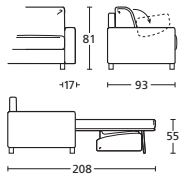

BRACCIOLO CM. 17
ARMREST CM. 17

ART.