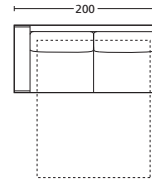

**ONCLTL180SX**

**TERM. LETTO 180 DX**  
BED TERMINAL 180 DX

**ONCLTL180DX**

**TERM. LETTO 200 SX**  
BED TERMINAL 200 SX

**ONCLTL200SX**

**TERM. LETTO 200 DX**  
BED TERMINAL 200 DX

**ONCLTL200DX**

DESCRIZIONE DESCRIPTION	cm 160 x 93/208 H 81 Materasso cm 120x195 H±13 Incluso schienale con contenitore Mattress cm 120x195 H±13 Including back with storage	cm 160 x 93/208 H 81 Materasso cm 120x195 H±13 Incluso schienale con contenitore Mattress cm 120x195 H±13 Including back with storage	cm 180 x 93/208 H 81 Materasso cm 140x195 H±13 Incluso schienale con contenitore Mattress cm 140x195 H±13 Including back with storage	cm 180 x 93/208 H 81 Materasso cm 140x195 H±13 Incluso schienale con contenitore Mattress cm 140x195 H±13 Including back with storage	cm 200 x 93/208 H 81 Materasso cm 160x195 H±13 Incluso schienale con contenitore Mattress cm 160x195 H±13 Including back with storage	cm 200 x 93/208 H 81 Materasso cm 160x195 H±13 Incluso schienale con contenitore Mattress cm 160x195 H±13 Including back with storage
----------------------------	---	---	---	---	---	---