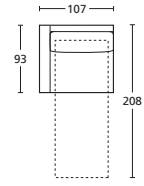

TERM. LETTO 107 SX
BED TERMINAL 107 SX

ON17TL107SX