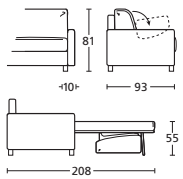

BRACCIOLO CM. 10
ARMREST CM. 10

ART.