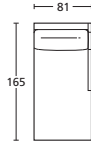

**TERM. LETTO 165 DX**  
BED TERMINAL 165 DX

**ON5TL165DX**

**TERM. LETTO 185 SX**  
BED TERMINAL 185 SX

**ON5TL185SX**

**TERM. LETTO 185 DX**  
BED TERMINAL 185 DX

**ON5TL185DX**

DESCRIZIONE DESCRIPTION	cm 145 x 93/208 H 81 Materasso cm 120x195 H±13 Incluso schienale con contenitore Mattress cm 120x195 H±13 Including back with storage	cm 145 x 93/208 H 81 Materasso cm 120x195 H±13 Incluso schienale con contenitore Mattress cm 120x195 H±13 Including back with storage	cm 165 x 93/208 H 81 Materasso cm 140x195 H±13 Incluso schienale con contenitore Mattress cm 140x195 H±13 Including back with storage	cm 165 x 93/208 H 81 Materasso cm 140x195 H±13 Incluso schienale con contenitore Mattress cm 140x195 H±13 Including back with storage	cm 185 x 93/208 H 81 Materasso cm 160x195 H±13 Incluso schienale con contenitore Mattress cm 160x195 H±13 Including back with storage	cm 185 x 93/208 H 81 Materasso cm 160x195 H±13 Incluso schienale con contenitore Mattress cm 160x195 H±13 Including back with storage
TESSUTI - FABRICS						
PELLI - LEATHERS						
METRAGGIO TESSUTO LENGTH FABRICS	MT. 8	MT. 8	MT. 9	MT. 9	MT. 10	MT. 10
METRAGGIO PELLE LENGTH LEATHER	MQ. 13,6	MQ. 13,6	MQ. 15,5	MQ. 15,5	MQ. 17	MQ. 17

**BRACCIOLO CM. 5**  
ARMREST CM. 5

**ART.**

**CHAISE-LONGUE SX**  
CHAISE-LONGUE SX

**ON5CL81SX**

**CHAISE-LONGUE DX**  
CHAISE-LONGUE DX

**ON5CL81DX**

**DESCRIZIONE**  
DESCRIPTION

**cm 165 x 81 H 81**  
Inclusi schienale e seduta  
con contenitore  
Including back and seat  
with storage