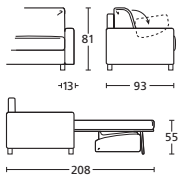

BRACCIOLO CM. 13
ARMREST CM. 13

ART.