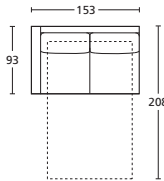

TERM. LETTO 153 SX
BED TERMINAL 153 SX

ON13TL153SX