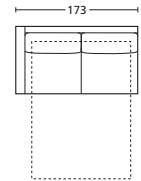

TERM. LETTO 173 SX
BED TERMINAL 173 SX

ON13TL173SX