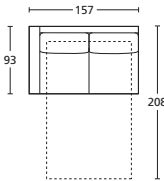

TERM. LETTO 157 SX
BED TERMINAL 157 SX

ON17TL157SX