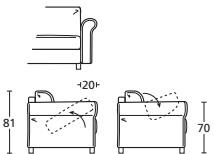

BRACCIOLO CLASSICO
ARMREST CLASSIC

ART.