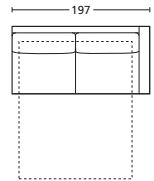

**ON17TL177DX**

**TERM. LETTO 197 SX**  
BED TERMINAL 197 SX

**ON17TL197SX**

**TERM. LETTO 197 DX**  
BED TERMINAL 197 DX

**ON17TL197DX**

DESCRIZIONE DESCRIPTION	cm 157 x 93/208 H 81 Materasso cm 120x195 H±13 Incluso schienale con contenitore Mattress cm 120x195 H±13 Including back with storage	cm 157 x 93/208 H 81 Materasso cm 120x195 H±13 Incluso schienale con contenitore Mattress cm 120x195 H±13 Including back with storage	cm 177 x 93/208 H 81 Materasso cm 140x195 H±13 Incluso schienale con contenitore Mattress cm 140x195 H±13 Including back with storage	cm 177 x 93/208 H 81 Materasso cm 140x195 H±13 Incluso schienale con contenitore Mattress cm 140x195 H±13 Including back with storage	cm 197 x 93/208 H 81 Materasso cm 160x195 H±13 Incluso schienale con contenitore Mattress cm 160x195 H±13 Including back with storage	cm 197 x 93/208 H 81 Materasso cm 160x195 H±13 Incluso schienale con contenitore Mattress cm 160x195 H±13 Including back with storage
----------------------------	---	---	---	---	---	---