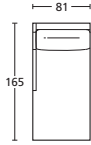

**TERM. LETTO 165 DX**  
BED TERMINAL 165 DX

**ON5TL165DX**

**TERM. LETTO 185 SX**  
BED TERMINAL 185 SX

**ON5TL185SX**

**TERM. LETTO 185 DX**  
BED TERMINAL 185 DX

**ON5TL185DX**

DESCRIZIONE DESCRIPTION	cm 145 x 93/208 H 81 Materasso cm 120x195 H±13 Incluso schienale con contenitore Mattress cm 120x195 H±13 Including back with storage	cm 145 x 93/208 H 81 Materasso cm 120x195 H±13 Incluso schienale con contenitore Mattress cm 120x195 H±13 Including back with storage	cm 165 x 93/208 H 81 Materasso cm 140x195 H±13 Incluso schienale con contenitore Mattress cm 140x195 H±13 Including back with storage	cm 165 x 93/208 H 81 Materasso cm 140x195 H±13 Incluso schienale con contenitore Mattress cm 140x195 H±13 Including back with storage	cm 185 x 93/208 H 81 Materasso cm 160x195 H±13 Incluso schienale con contenitore Mattress cm 160x195 H±13 Including back with storage	cm 185 x 93/208 H 81 Materasso cm 160x195 H±13 Incluso schienale con contenitore Mattress cm 160x195 H±13 Including back with storage
TESSUTI - FABRICS						
PELLI - LEATHERS						
METRAGGIO TESSUTO LENGTH FABRICS	MT. 8	MT. 8	MT. 9	MT. 9	MT. 10	MT. 10
METRAGGIO PELLE LENGTH LEATHER	MQ. 13,6	MQ. 13,6	MQ. 15,5	MQ. 15,5	MQ. 17	MQ. 17

**BRACCIOLO CM. 5**  
ARMREST CM. 5

**ART.**

**CHAISE-LONGUE SX**  
CHAISE-LONGUE SX

**ON5CL81SX**

**CHAISE-LONGUE DX**  
CHAISE-LONGUE DX

**ON5CL81DX**

**DESCRIZIONE**  
DESCRIPTION

**cm 165 x 81 H 81**  
Inclusi schienale e seduta  
con contenitore  
Including back and seat  
with storage