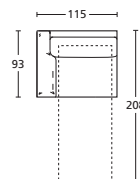

TERM. LETTO 115 SX

BED TERMINAL 115 SX

ON25TL115SX