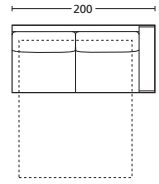

**ONCLTL180SX**

**TERM. LETTO 180 DX**  
BED TERMINAL 180 DX

**ONCLTL180DX**

**TERM. LETTO 200 SX**  
BED TERMINAL 200 SX

**ONCLTL200SX**

**TERM. LETTO 200 DX**  
BED TERMINAL 200 DX

**ONCLTL200DX**

DESCRIZIONE DESCRIPTION	cm 160 x 93/208 H 81 Materasso cm 120x195 H±13 Incluso schienale con contenitore Mattress cm 120x195 H±13 Including back with storage	cm 160 x 93/208 H 81 Materasso cm 120x195 H±13 Incluso schienale con contenitore Mattress cm 120x195 H±13 Including back with storage	cm 180 x 93/208 H 81 Materasso cm 140x195 H±13 Incluso schienale con contenitore Mattress cm 140x195 H±13 Including back with storage	cm 180 x 93/208 H 81 Materasso cm 140x195 H±13 Incluso schienale con contenitore Mattress cm 140x195 H±13 Including back with storage	cm 200 x 93/208 H 81 Materasso cm 160x195 H±13 Incluso schienale con contenitore Mattress cm 160x195 H±13 Including back with storage	cm 200 x 93/208 H 81 Materasso cm 160x195 H±13 Incluso schienale con contenitore Mattress cm 160x195 H±13 Including back with storage
----------------------------	---	---	---	---	---	---