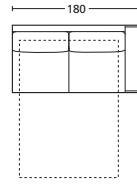

**ONCLTL180SX**

**TERM. LETTO 180 DX**  
BED TERMINAL 180 DX

**ONCLTL180DX**

**TERM. LETTO 200 SX**  
BED TERMINAL 200 SX

**ONCLTL200SX**

**TERM. LETTO 200 DX**  
BED TERMINAL 200 DX

**ONCLTL200DX**

DESCRIZIONE DESCRIPTION	cm 160 x 93/208 H 81 Materasso cm 120x195 H±13 Incluso schienale con contenitore Mattress cm 120x195 H±13 Including back with storage	cm 160 x 93/208 H 81 Materasso cm 120x195 H±13 Incluso schienale con contenitore Mattress cm 120x195 H±13 Including back with storage	cm 180 x 93/208 H 81 Materasso cm 140x195 H±13 Incluso schienale con contenitore Mattress cm 140x195 H±13 Including back with storage	cm 180 x 93/208 H 81 Materasso cm 140x195 H±13 Incluso schienale con contenitore Mattress cm 140x195 H±13 Including back with storage	cm 200 x 93/208 H 81 Materasso cm 160x195 H±13 Incluso schienale con contenitore Mattress cm 160x195 H±13 Including back with storage	cm 200 x 93/208 H 81 Materasso cm 160x195 H±13 Incluso schienale con contenitore Mattress cm 160x195 H±13 Including back with storage
----------------------------	---	---	---	---	---	---