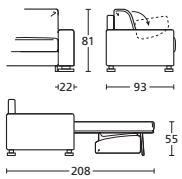

BRACCIOLO CM. 22
ARMREST CM. 22

ART.