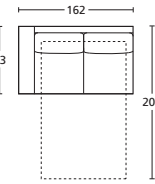

TERM. LETTO 162 SX
BED TERMINAL 162 SX

ON22TL162SX