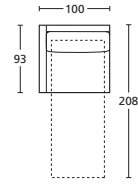

**BRACCIOLO CM. 10**  
ARMREST CM. 10

ART.

**POLTRONA LETTO 110**  
ARMCHAIR BED 110

**ON10PL110**

**DIVANO LETTO 160**  
SOFA BED 160

**ON10DL160**

**DIVANO LETTO 180**  
SOFA BED 180

**ON10DL180**

**DIVANO LETTO 200**  
SOFA BED 200

**ON10DL200**

**TERM. LETTO 100 SX**  
BED TERMINAL 100 SX

**ON10TL100SX**

**TERM. LETTO 100 DX**  
BED TERMINAL 100 DX

**ON10TL100DX**

DESCRIZIONE DESCRIPTION	cm 110 x 93/208 H 81 Materasso cm 70x195 H±13 Incluso schienale con contenitore Mattress cm 70x195 H±13 Including back with storage	cm 160 x 93/208 H 81 Materasso cm 120x195 H±13 Incluso schienale con contenitore Mattress cm 120x195 H±13 Including back with storage	cm 180 x 93/208 H 81 Materasso cm 140x195 H±13 Incluso schienale con contenitore Mattress cm 140x195 H±13 Including back with storage	cm 200 x 93/208 H 81 Materasso cm 160x195 H±13 Incluso schienale con contenitore Mattress cm 160x195 H±13 Including back with storage	cm 100 x 93/208 H 81 Materasso cm 70x195 H±13 Incluso schienale con contenitore Mattress cm 70x195 H±13 Including back with storage	cm 100 x 93/208 H 81 Materasso cm 70x195 H±13 Incluso schienale con contenitore Mattress cm 70x195 H±13 Including back with storage
----------------------------	---	---	---	---	---	---