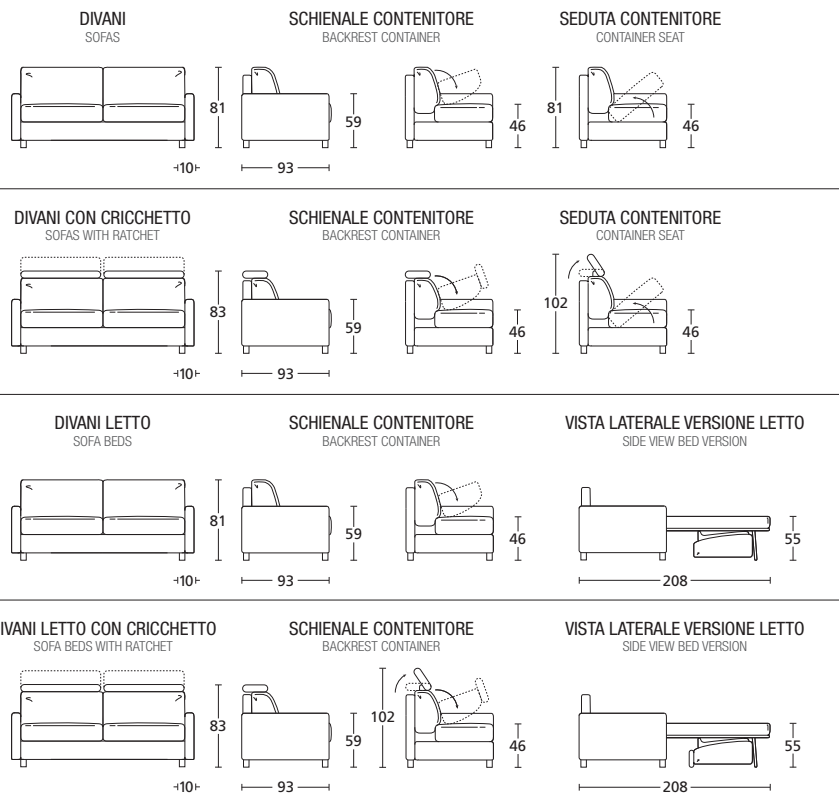

### Also available with ratchet on the back.

All bed versions are made with storage compartment in the backrest, the fixed versions have the storage compartment both in the seat and in the backrest. The electrically welded bed base has with seat strap for better comfort, insertion mechanism with synchronized opening through backrest tipping. High mattress in polyurethane foam H.±13 cm.

## one bracciolo 22

armrest 22

**one bracciolo 17**  
armrest 17

**one bracciolo 13**  
armrest 13

**one bracciolo 10**  
armrest 10

**one bracciolo 5**  
armrest 5

## one bracciolo classico

armrest classic

## one bracciolo 25

armrest 25

	BRACCIOLO CM. 22 ARMREST CM. 22	POLTRONA 120 ARMCHAIR 120	DIVANO 184 SOFA 184	DIVANO 204 SOFA 204	DIVANO 224 SOFA 224	TERMINALE 98 SX TERMINAL ELEMENT 98 SX	TERMINALE 98 DX TERMINAL ELEMENT 98 DX
	<b>ART.</b>	<b>ON22P120</b>	<b>ON22D184</b>	<b>ON22D204</b>	<b>ON22D224</b>	<b>ON22T98SX</b>	<b>ON22T98DX</b>
	<b>DESCRIZIONE</b> DESCRIPTION	cm 120 x 93 H 81 Inclusi schienale e seduta con contenitore Including back and seat with storage	cm 184 x 93 H 81 Inclusi schienale e seduta con contenitore Including back and seat with storage	cm 204 x 93 H 81 Inclusi schienale e seduta con contenitore Including back and seat with storage	cm 224 x 93 H 81 Inclusi schienale e seduta con contenitore Including back and seat with storage	cm 98 x 93 H 81 Inclusi schienale e seduta con contenitore Including back and seat with storage	cm 98 x 93 H 81 Inclusi schienale e seduta con contenitore Including back and seat with storage
TESSUTI - FABRICS							
PELLI - LEATHERS							
	METRAGGIO TESSUTO LENGTH FABRICS	MT. 6	MT. 9	MT. 9,5	MT. 10,5	MT. 5	MT. 5
	METRAGGIO PELLE LENGTH LEATHER	MQ. 10,5	MQ. 15,5	MQ. 16,2	MQ. 18	MQ. 8,5	MQ. 8,5