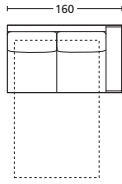

TERM. LETTO 160 DX
BED TERMINAL 160 DX

ONCLTL160DX