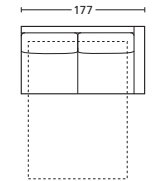

**ON17TL177DX**

**TERM. LETTO 197 SX**  
BED TERMINAL 197 SX

**ON17TL197SX**

**TERM. LETTO 197 DX**  
BED TERMINAL 197 DX

**ON17TL197DX**

DESCRIZIONE DESCRIPTION	cm 157 x 93/208 H 81 Materasso cm 120x195 H±13 Incluso schienale con contenitore Mattress cm 120x195 H±13 Including back with storage	cm 157 x 93/208 H 81 Materasso cm 120x195 H±13 Incluso schienale con contenitore Mattress cm 120x195 H±13 Including back with storage	cm 177 x 93/208 H 81 Materasso cm 140x195 H±13 Incluso schienale con contenitore Mattress cm 140x195 H±13 Including back with storage	cm 177 x 93/208 H 81 Materasso cm 140x195 H±13 Incluso schienale con contenitore Mattress cm 140x195 H±13 Including back with storage	cm 197 x 93/208 H 81 Materasso cm 160x195 H±13 Incluso schienale con contenitore Mattress cm 160x195 H±13 Including back with storage	cm 197 x 93/208 H 81 Materasso cm 160x195 H±13 Incluso schienale con contenitore Mattress cm 160x195 H±13 Including back with storage
----------------------------	---	---	---	---	---	---