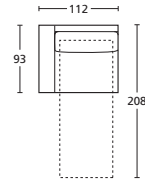

TERM. LETTO 112 SX
BED TERMINAL 112 SX

ON22TL112SX