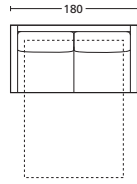

	BRACCIOLO CM. 10 ARMREST CM. 10	TERMINALE 150 SX TERMINAL ELEMENT 150 SX	TERMINALE 150 DX TERMINAL ELEMENT 150 DX	TERMINALE 170 SX TERMINAL ELEMENT 170 SX	TERMINALE 170 DX TERMINAL ELEMENT 170 DX	TERMINALE 190 SX TERMINAL ELEMENT 190 SX	TERMINALE 190 DX TERMINAL ELEMENT 190 DX
	<b>ART.</b>	<b>ON10T150SX</b>	<b>ON10T150DX</b>	<b>ON10T170SX</b>	<b>ON10T170DX</b>	<b>ON10T190SX</b>	<b>ON10T190DX</b>
	<b>DESCRIZIONE</b> DESCRIPTION	cm 150 x 93 H 81 Inclusi schienale e seduta con contenitore Including back and seat with storage	cm 150 x 93 H 81 Inclusi schienale e seduta con contenitore Including back and seat with storage	cm 170 x 93 H 81 Inclusi schienale e seduta con contenitore Including back and seat with storage	cm 170 x 93 H 81 Inclusi schienale e seduta con contenitore Including back and seat with storage	cm 190 x 93 H 81 Inclusi schienale e seduta con contenitore Including back and seat with storage	cm 190 x 93 H 81 Inclusi schienale e seduta con contenitore Including back and seat with storage
TESSUTI - FABRICS							
PELLI - LEATHERS							
	METRAGGIO TESSUTO LENGTH FABRICS	MT. 8	MT. 8	MT. 9	MT. 9	MT. 10	MT. 10
	METRAGGIO PELLE LENGTH LEATHER	MQ. 13,6	MQ. 13,6	MQ. 15,5	MQ. 15,5	MQ. 17	MQ. 17

**BRACCIOLO CM. 10**  
ARMREST CM. 10

ART.

**POLTRONA LETTO 110**  
ARMCHAIR BED 110

**ON10PL110**

**DIVANO LETTO 160**  
SOFA BED 160

**ON10DL160**

**DIVANO LETTO 180**  
SOFA BED 180

**ON10DL180**