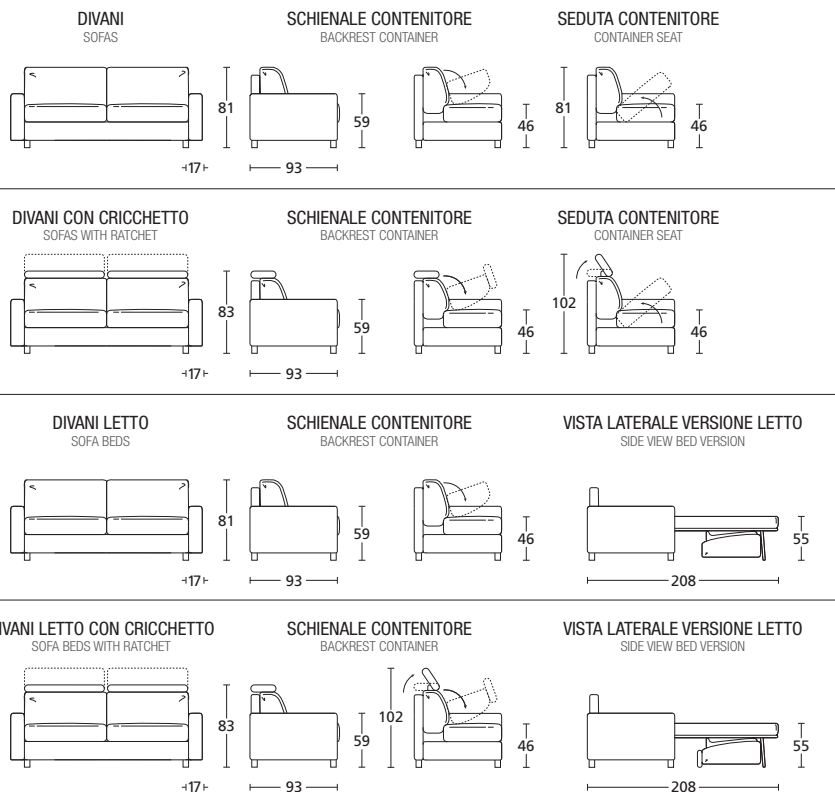

### Also available with ratchet on the back.

All bed versions are made with storage compartment in the backrest, the fixed versions have the storage compartment both in the seat and in the backrest. The electrically welded bed base has with seat strap for better comfort, insertion mechanism with synchronized opening through backrest tipping. High mattress in polyurethane foam H.±13 cm.

## one bracciolo 22

armrest 22

**one bracciolo 17**  
armrest 17

**one bracciolo 13**  
armrest 13

**one bracciolo 10**  
armrest 10

**one bracciolo 5**  
armrest 5