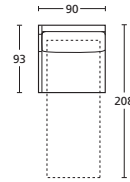

TERM. LETTO 90 SX
BED TERMINAL 90 SX

ON5TL90SX