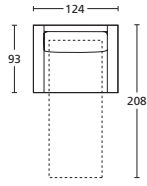

POLTRONA LETTO 124
ARMCHAIR BED 124

ON17PL124