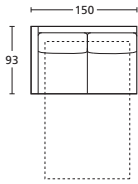

TERM. LETTO 150 SX
BED TERMINAL 150 SX

ON10TL150SX