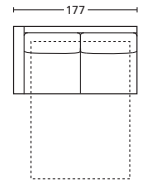

TERM. LETTO 177 SX
BED TERMINAL 177 SX

ON17TL177SX