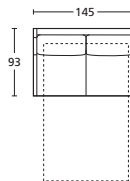

TERM. LETTO 145 SX
BED TERMINAL 145 SX

ON5TL145SX