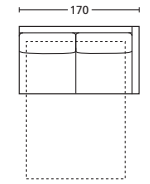

**ON10TL170DX**

**TERM. LETTO 190 SX**  
BED TERMINAL 190 SX

**ON10TL190SX**

**TERM. LETTO 190 DX**  
BED TERMINAL 190 DX

**ON10TL190DX**

DESCRIZIONE DESCRIPTION	cm 150 x 93/208 H 81 Materasso cm 120x195 H±13 Incluso schienale con contenitore Mattress cm 120x195 H±13 Including back with storage	cm 150 x 93/208 H 81 Materasso cm 120x195 H±13 Incluso schienale con contenitore Mattress cm 120x195 H±13 Including back with storage	cm 170 x 93/208 H 81 Materasso cm 140x195 H±13 Incluso schienale con contenitore Mattress cm 140x195 H±13 Including back with storage	cm 170 x 93/208 H 81 Materasso cm 140x195 H±13 Incluso schienale con contenitore Mattress cm 140x195 H±13 Including back with storage	cm 190 x 93/208 H 81 Materasso cm 160x195 H±13 Incluso schienale con contenitore Mattress cm 160x195 H±13 Including back with storage	cm 190 x 93/208 H 81 Materasso cm 160x195 H±13 Incluso schienale con contenitore Mattress cm 160x195 H±13 Including back with storage
----------------------------	---	---	---	---	---	---