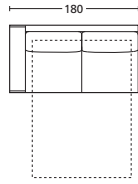

**ONCLTL180SX**

**TERM. LETTO 180 DX**  
BED TERMINAL 180 DX

**ONCLTL180DX**

**TERM. LETTO 200 SX**  
BED TERMINAL 200 SX

**ONCLTL200SX**

**TERM. LETTO 200 DX**  
BED TERMINAL 200 DX

**ONCLTL200DX**

DESCRIZIONE DESCRIPTION	cm 160 x 93/208 H 81 Materasso cm 120x195 H±13 Incluso schienale con contenitore Mattress cm 120x195 H±13 Including back with storage	cm 160 x 93/208 H 81 Materasso cm 120x195 H±13 Incluso schienale con contenitore Mattress cm 120x195 H±13 Including back with storage	cm 180 x 93/208 H 81 Materasso cm 140x195 H±13 Incluso schienale con contenitore Mattress cm 140x195 H±13 Including back with storage	cm 180 x 93/208 H 81 Materasso cm 140x195 H±13 Incluso schienale con contenitore Mattress cm 140x195 H±13 Including back with storage	cm 200 x 93/208 H 81 Materasso cm 160x195 H±13 Incluso schienale con contenitore Mattress cm 160x195 H±13 Including back with storage	cm 200 x 93/208 H 81 Materasso cm 160x195 H±13 Incluso schienale con contenitore Mattress cm 160x195 H±13 Including back with storage
----------------------------	---	---	---	---	---	---