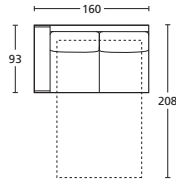

TERM. LETTO 160 SX
BED TERMINAL 160 SX

ONCLTL160SX