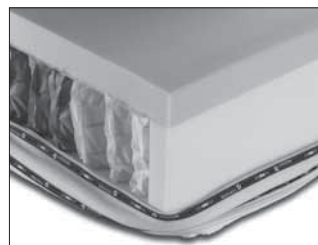

## Mollery H. 24

MATERASSO - MATTRESS

Materasso ibrido con sostegno morbido, strato centrale a 800 molle insacchettate, strato superiore di cm. 5 in memory lympa realizzato con nuove miscele ricavate da estratti vegetali, elastico e confortevole. Foderina interna in cotone elasticizzato. Fodera removibile in tessuto silver antistatico e antibatterico, trapuntata in lana lato invernale e cotone lato estivo.

A hybrid mattress which offers a soft support, it has 800 quality pocket springs on the central layer and an extra 5 cm of memory lympa on the top made of new mixtures derived from vegetable extracts. It ensure you a supreme support and comfort. The inside lining in elastic cotton. A totally removable silver cover with antibacterial and antistatic properties, with a wool and a cotton quilt for the winter and the summer side respectively.

ART.	M024180	M024160	M024140	M024120	M02480
DESCRIZIONE DESCRIPTION	cm 180 x 200	cm 160 x 195	cm 140 x 195	cm 120 x 195	cm 80 x 195
FODERA 100% POLIESTERE 100% POLYESTER LINING					