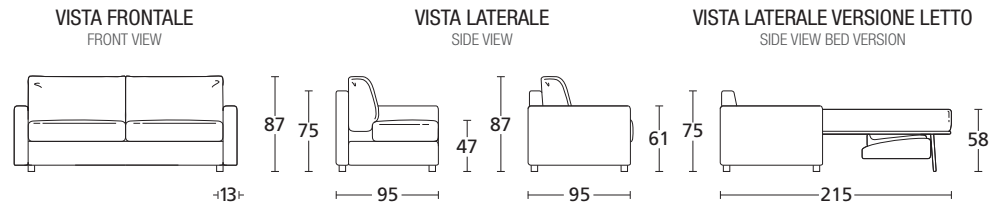

infinito bracciolo 13
armrest 13