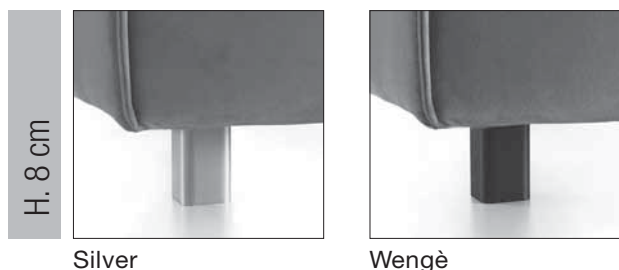

Silver

Wengè

H. 8 cm

ART.	H8
DESCRIZIONE DESCRIPTION	Piede in legno H. 8 cm. Wooden feet H. 8 cm.