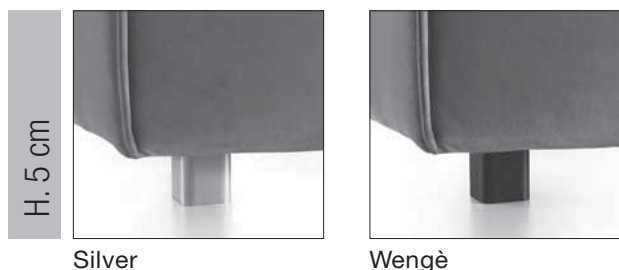

piedi e ruote / feet and wheels

Piedi / Feet

L'altezza utile per i Piedi è 1 cm. meno rispetto a quella reale, esempio:
H. cm. 8 / utile come passaggio sotto il letto H. cm. 7

The useful height for feet is 1 cm. lower than the real one, for example:
H. cm. 8 / useful as a passage under bed H. cm. 7

H. 5 cm

ART.	H5
DESCRIZIONE DESCRIPTION	Piede in legno H. 5 cm. Wooden feet H. 5 cm.