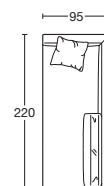

TERM. PENISOLA 220 DX
TERMINAL ELEMENT 220 DX